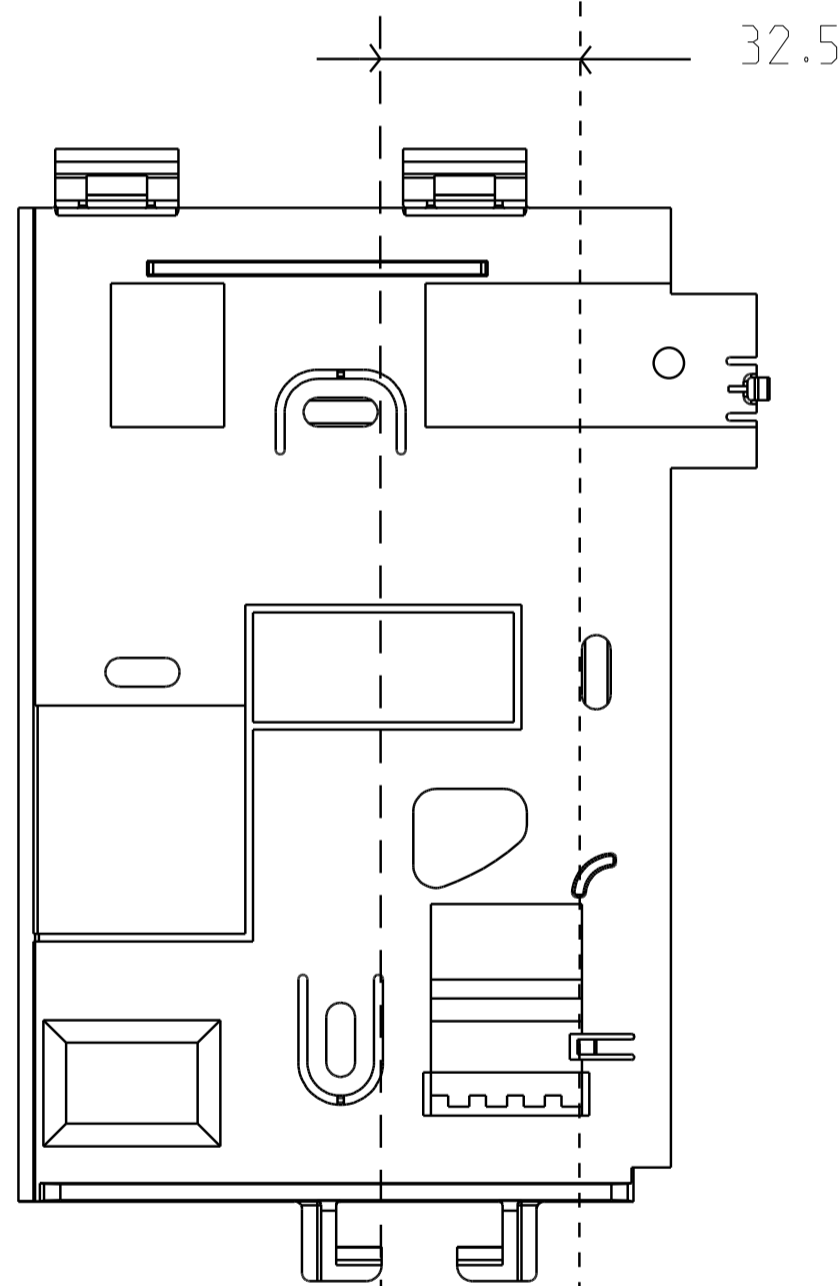

6701W

Flush wall box Axis

Frontal Cover Axis

Frontal cover

Bracket

Shift flush wall box position of 32.5 mm to the left

Installare la scatola da incasso 32.5 mm più a sinistra

Flush wall box