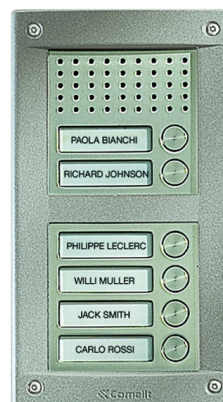

VANDALCOM, THE VANDAL-PROOF STAINLESS STEEL ENTRANCE PANEL..

Audio-version. VANDALCOM is the vandal-proof stainless steel entrance panel, studied to resist even the most violent vandal attacks. The frame is available in 2 different colours (steel grey and dark grey). Back boxes made of galvanised sheet 1.5 mm thick, vandalproof modules made with 2 thick stainless steel plates, pushbuttons made of stainless steel with minimum movement and sealed flush with the plate and special vandalproof screws: every detail is taken care of to withstand to most violent attack.

**Compatibility**

Simplebus Color system:	Yes
Simplebus 2 system:	Yes
Traditional system:	Yes

Audio/video specifications

Type of display:	DISPLAY ALFANUMERICO A 16 CARATTERI
------------------	-------------------------------------

Functions - Settings

Hands-free function:	Yes
----------------------	-----

General info

Certifications:	IP54
EAN product code:	'8023903227314
Intrastat code:	85176920
Product colour:	GREY